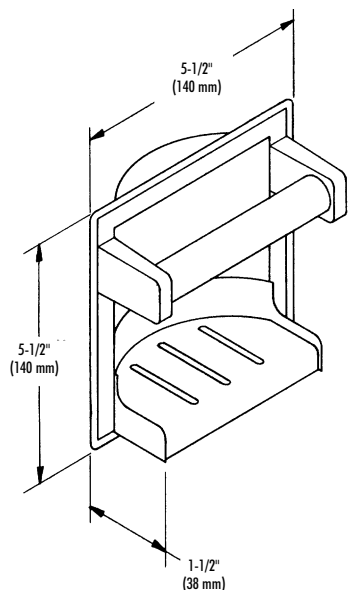

## SOAP DISH

- Recessed
- Chrome Plated
- Model 936 – Brass Housing **Bradex™**

### OPERATION:

Soap tray is removable for cleaning.

### INSTALLATION:

Requires rough wall opening 4-1/2"W x 4-1/2"H x 1-1/4"D. Secure to framing with screws (included) at holes provided.

### GUIDE SPECIFICATION:

Recessed soap dish shall be chrome plated brass with removable plastic soap tray.

Overall dimensions: 5-1/2"W x 5-1/2"H x 1-1/2"D.

**Recessed Soap Dish shall be Bradley Model 936.**