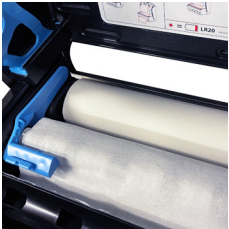

BUTLER FEATURE

Paper automatically advances to be readily available for the next user.

STUB ROLL FEATURE

Get the most out of every roll of paper towel. Economical stub roll feature reduces paper waste.

IMPROVED ROLL SUPPORTS

New roll support design offers easier-than-ever loading and unloading for universal roll towel.

MODEL #	COLOR	
TD0230-02	BLACK TRANSLUCENT	02
TD0230-03	WHITE TRANSLUCENT	03

PRODUCT FEATURES:

- Optional keyless entry add-on (SP0107-00)
- Economically designed – small footprint, simple operation
- Lower waste with a reliable dispense of an 11" sheet with every cycle
- "Low Battery" indicator light
- Easy access to battery compartment
- Optional AC/DC Adaptors available (SP012400)

ADA Compliant when installed to ada.gov specification

SPECIFICATIONS:

Dimensions (in)	11.566" w x 13.424" h x 8.982" d
Weight (lb)	4.00 lb (5.20 lb with batteries)
Capacity	8"W x 8"D Roll Towel (1-1/2" Core)
Batteries	4 "D" LR20 Alkaline
Key Type	1
Case Pack	1