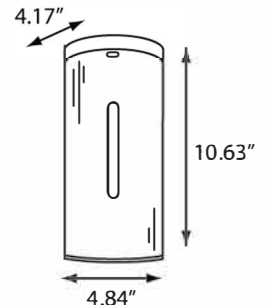

## SPECIFICATIONS

Model #	SE0800-09 (Brushed Stainless)		
Dimensions	4.84"W x 10.63"H x 4.17"D		
Weight	2.41 lbs each	Case Pack	12 per case - 2.37 <sup>3</sup>
Capacity	800mL Liquid Soap	Key Type	4

**PALMER  
FIXTURE**