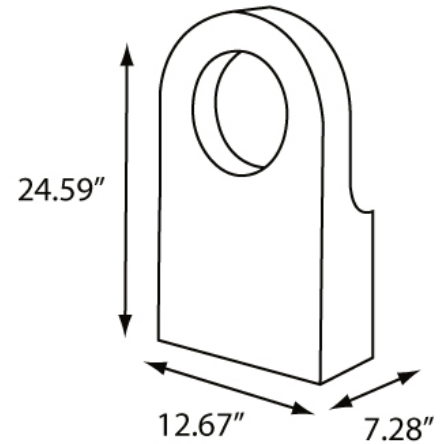

MOUNTING HEIGHTS

from bottom of dryer to the finished floor

Men	26-1/6"
Women	23-5/64"
Children (4-10)	9-59/64"
Children (11-16)	15-5/64"
Disabled	13-5/8"

DIMENSIONS & WEIGHT

Width:	12.67"
Height:	24.59"
Depth:	7.28"
Weight:	23.8 lbs