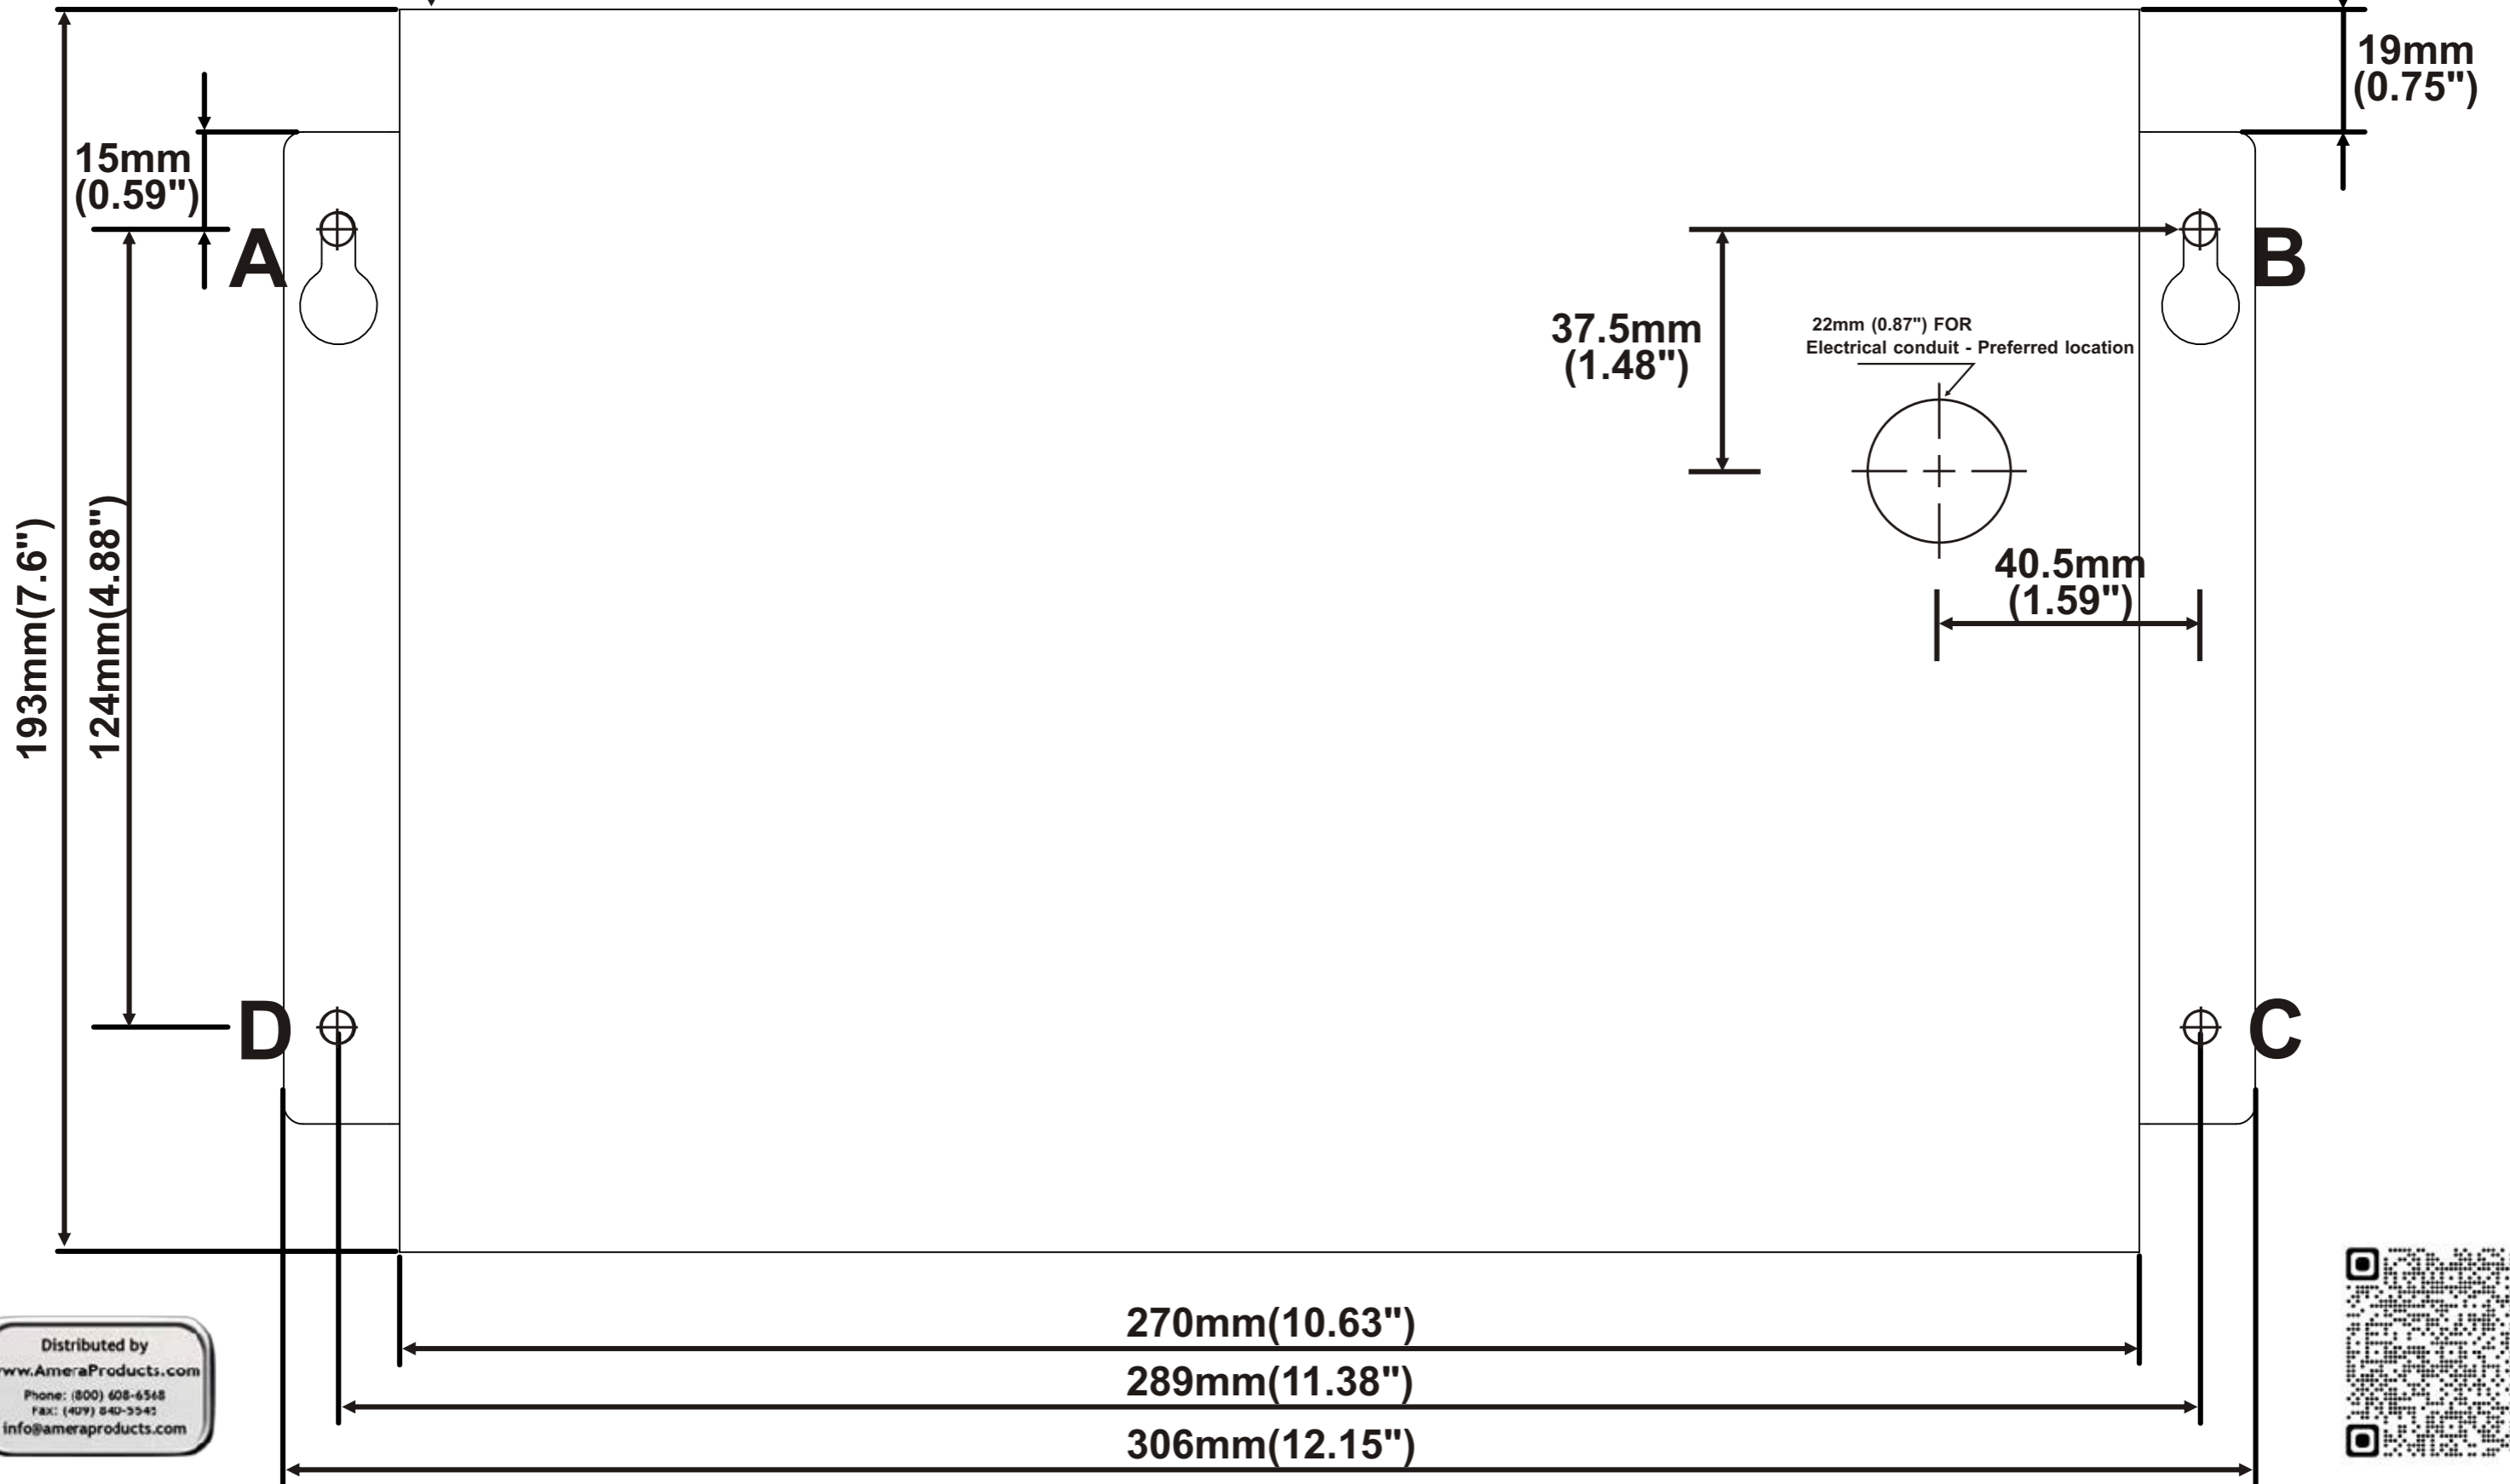

POSITION CARD

Fix this card to the wall

Drill 4 holes
(A. B. C. D. 8mm(0.31") diameter:35mm(1.38")depth.)

Suggested installation:
30-32cm under the basin
(depending on the site)

Distributed by
www.Ameraproducts.com
Phone: (800) 608-6548
Fax: (409) 840-5941
info@ameraproducts.com