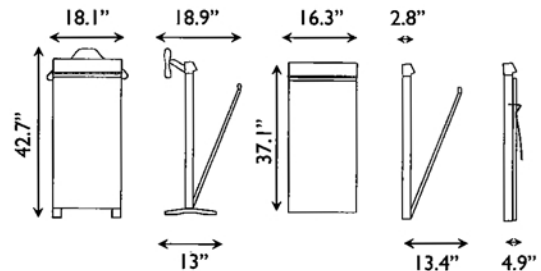

#### ELECTRICAL:

Double insulated. 120 volts/250 watts – 110 volts/210 watts. 60Hz. Thermostat. 6 ft power cord with plug. Power cord exits center base.

CASE PACK: 1 unit  
WEIGHT: 27.8 lb  
DIMENSIONS: 43.3 x 17.7 x 5.5 inches  
UPC No.: 8-74479-00031-7 (Classic/5500W)  
8-74479-00024-9 (Classic/5500B)

#### ELECTRICAL:

Double insulated. 120 volts/250 watts – 110 volts/210 watts. 50/60Hz. Thermostat. 6 ft power cord with plug. Power cord exits center base. Can be wall-mounted, accessories included.

CASE PACK: 1 unit  
WEIGHT: 25.8 lb  
DIMENSIONS: 43.3 x 17.7 x 5.5 inches  
UPC No.: 8-74479-00025-6 (7700W)

#### ELECTRICAL:

Double insulated. 120 volts/250 watts – 110 volts/210 watts. 50/60Hz. Thermostat. 6 ft power cord with plug. Power cord exits center base. Can be wall-mounted, accessories included.

CASE PACK: 1 unit  
WEIGHT: 25.4 lb  
DIMENSIONS: 43.3 x 17.7 x 5.5 inches  
UPC No.: 8-74479-00032-4 (4400C)

#### ELECTRICAL:

Double insulated. 120 volts/250 watts – 110 volts/210 watts. 50/60Hz. Thermostat. 6 ft power cord with plug. Power cord exits center base. Can be wall-mounted, accessories included.

CASE PACK: 1 unit  
WEIGHT: 25.4 lb  
DIMENSIONS: 43.3 x 17.7 x 5.5 inches  
UPC No.: 8-74479-00021-8 (3300B)  
8-74479-00022-5 (3300W)