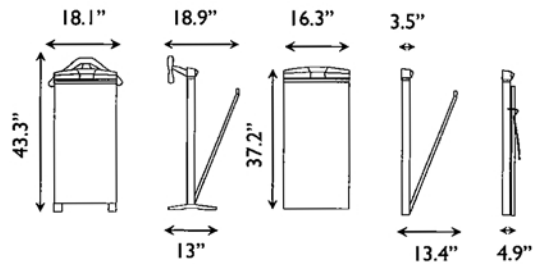

#### ELECTRICAL:

Double insulated. 120 volts/250 watts – 110 volts/210 watts. 50/60Hz. Thermostat. 6 ft power cord with plug. Power cord exits center base.

CASE PACK: 1 unit  
WEIGHT: 29.3 lb  
DIMENSIONS: 43.3 x 17.7 x 5.5 inches  
UPC No.: 8-74479-00029-4 (STTM)

#### ELECTRICAL:

Double insulated. 120 volts/250 watts – 110 volts/210 watts. 60Hz. Thermostat. 6 ft power cord with plug. Power cord exits center base.

CASE PACK: 1 unit  
WEIGHT: 27.8 lb  
DIMENSIONS: 43.3 x 17.7 x 5.5 inches  
UPC No.: 8-74479-00031-7 (Classic/5500W)  
8-74479-00024-9 (Classic/5500B)

#### ELECTRICAL:

Double insulated. 120 volts/250 watts – 110 volts/210 watts. 50/60Hz. Thermostat. 6 ft power cord with plug. Power cord exits center base. Can be wall-mounted, accessories included.

CASE PACK: 1 unit  
WEIGHT: 25.8 lb  
DIMENSIONS: 43.3 x 17.7 x 5.5 inches  
UPC No.: 8-74479-00025-6 (7700W)

#### ELECTRICAL:

Double insulated. 120 volts/250 watts – 110 volts/210 watts. 50/60Hz. Thermostat. 6 ft power cord with plug. Power cord exits center base. Can be wall-mounted, accessories included.

CASE PACK: 1 unit  
WEIGHT: 25.4 lb  
DIMENSIONS: 43.3 x 17.7 x 5.5 inches  
UPC No.: 8-74479-00032-4 (4400C)