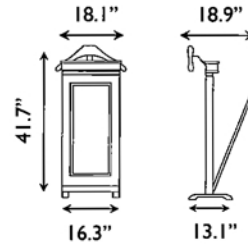

#### ELECTRICAL:

Double insulated. 120 volts/250 watts – 110 volts/210 watts. 50/60Hz. Thermostat. 6 ft power cord with plug. Power cord exits center base.

CASE PACK: 1 unit  
WEIGHT: 29.3 lb  
DIMENSIONS: 43.3 x 17.7 x 5.5 inches  
UPC No.: 8-74479-00029-4 (STTM)

#### ELECTRICAL:

Double insulated. 120 volts/250 watts – 110 volts/210 watts. 60Hz. Thermostat. 6 ft power cord with plug. Power cord exits center base.

CASE PACK: 1 unit  
WEIGHT: 27.8 lb  
DIMENSIONS: 43.3 x 17.7 x 5.5 inches  
UPC No.: 8-74479-00031-7 (Classic/5500W)  
8-74479-00024-9 (Classic/5500B)

#### ELECTRICAL:

Double insulated. 120 volts/250 watts – 110 volts/210 watts. 50/60Hz. Thermostat. 6 ft power cord with plug. Power cord exits center base. Can be wall-mounted, accessories included.

CASE PACK: 1 unit  
WEIGHT: 25.8 lb  
DIMENSIONS: 43.3 x 17.7 x 5.5 inches  
UPC No.: 8-74479-00025-6 (7700W)

#### ELECTRICAL:

Double insulated. 120 volts/250 watts – 110 volts/210 watts. 50/60Hz. Thermostat. 6 ft power cord with plug. Power cord exits center base. Can be wall-mounted, accessories included.

CASE PACK: 1 unit  
WEIGHT: 25.4 lb  
DIMENSIONS: 43.3 x 17.7 x 5.5 inches  
UPC No.: 8-74479-00032-4 (4400C)