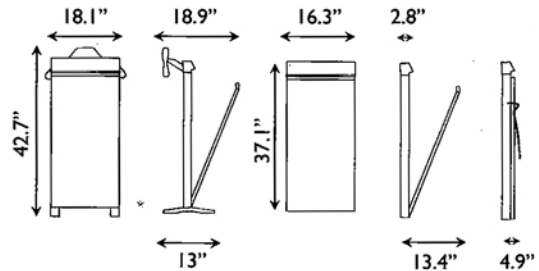

#### ELECTRICAL:

Double insulated. 120 volts/250 watts – 110 volts/210 watts. 60Hz. Thermostat. 6 ft power cord with plug. Power cord exits center base.

CASE PACK: 1 unit  
WEIGHT: 27.8 lb  
DIMENSIONS: 43.3 x 17.7 x 5.5 inches  
UPC No.: 8-74479-00031-7 (Classic/5500W)  
8-74479-00024-9 (Classic/5500B)

#### ELECTRICAL:

Double insulated. 120 volts/250 watts – 110 volts/210 watts. 50/60Hz. Thermostat. 6 ft power cord with plug. Power cord exits center base. Can be wall-mounted, accessories included.

CASE PACK: 1 unit  
WEIGHT: 25.8 lb  
DIMENSIONS: 43.3 x 17.7 x 5.5 inches  
UPC No.: 8-74479-00025-6 (7700W)

#### ELECTRICAL:

Double insulated. 120 volts/250 watts – 110 volts/210 watts. 50/60Hz. Thermostat. 6 ft power cord with plug. Power cord exits center base. Can be wall-mounted, accessories included.

CASE PACK: 1 unit  
WEIGHT: 25.4 lb  
DIMENSIONS: 43.3 x 17.7 x 5.5 inches  
UPC No.: 8-74479-00032-4 (4400C)

#### ELECTRICAL:

Double insulated. 120 volts/250 watts – 110 volts/210 watts. 50/60Hz. Thermostat. 6 ft power cord with plug. Power cord exits center base. Can be wall-mounted, accessories included.

CASE PACK: 1 unit  
WEIGHT: 25.4 lb  
DIMENSIONS: 43.3 x 17.7 x 5.5 inches  
UPC No.: 8-74479-00021-8 (3300B)  
8-74479-00022-5 (3300W)