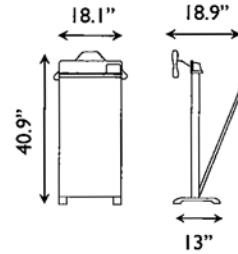

#### ELECTRICAL:

Double insulated. 120 volts/250 watts – 110 volts/210 watts. 50/60Hz. Thermostat. 6 ft power cord with plug. Power cord exits center base.

CASE PACK: 1 unit  
WEIGHT: 29.3 lb  
DIMENSIONS: 43.3 x 17.7 x 5.5 inches  
UPC No.: 8-74479-00029-4 (STTM)

#### ELECTRICAL:

Double insulated. 120 volts/250 watts – 110 volts/210 watts. 60Hz. Thermostat. 6 ft power cord with plug. Power cord exits center base.

CASE PACK: 1 unit  
WEIGHT: 27.8 lb  
DIMENSIONS: 43.3 x 17.7 x 5.5 inches  
UPC No.: 8-74479-00031-7 (Classic/5500W)  
8-74479-00024-9 (Classic/5500B)

#### ELECTRICAL:

Double insulated. 120 volts/250 watts – 110 volts/210 watts. 50/60Hz. Thermostat. 6 ft power cord with plug. Power cord exits center base. Can be wall-mounted, accessories included.

CASE PACK: 1 unit  
WEIGHT: 25.8 lb  
DIMENSIONS: 43.3 x 17.7 x 5.5 inches  
UPC No.: 8-74479-00025-6 (7700W)

#### ELECTRICAL:

Double insulated. 120 volts/250 watts – 110 volts/210 watts. 50/60Hz. Thermostat. 6 ft power cord with plug. Power cord exits center base. Can be wall-mounted, accessories included.

CASE PACK: 1 unit  
WEIGHT: 25.4 lb  
DIMENSIONS: 43.3 x 17.7 x 5.5 inches  
UPC No.: 8-74479-00032-4 (4400C)