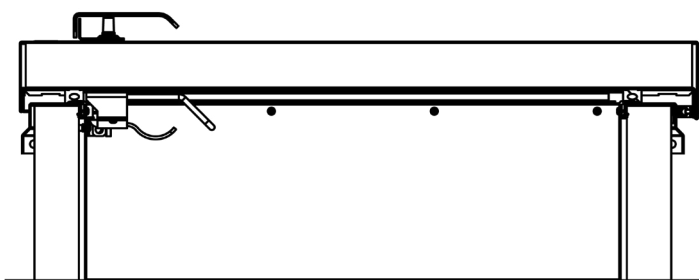

THEMALBLOCK™ SERIES ENERGY-EFFICIENT ROOF HATCH

Thermally broken roof hatches provide a solution to reducing building energy costs with an R value of 20

ThermalBlock Series Roof Hatch Benefits:

- The durable construction and finish are designed to withstand heat, cold and UV exposure.
- 3" of polyisocyanurate insulation in both the curb and cover give the roof hatch a thermal resistance of R-20.
- A continuous seal around the cover maintains an air barrier between interior and exterior.
- Counterbalanced lid and easy-to-operate handle allow one-handed operation.

Two continuous gaskets with low thermal conductivity create a thermal block between the outside and the inside.

When the weather outside is colder, this combination of insulation and gasketing moderates the temperature on the inside of the roof hatch reducing condensation and icing. The roof hatch can also reduce the amount of heat transferred from a warmer exterior, keeping air conditioning costs lower.

PRODUCT SPECIFICATIONS:

- **Material:** 11 gauge aluminum.
- **Standard Finish:** Mill.
- **Curb:** Thermally broken single wall curb and counterflashing with tabs.
- **Cover:** Stiffened to support a live load of 40psf.
- **Gasket:** Extruded EPDM adhesive backed acoustic gasket seal, continuous around curb and cover to assure a continuous seal.
- **Insulation:** 3" polyisocyanurate in curb and cover with thermal resistance R-20
- **Sizes:** Minimum 26" x 24", Maximum: 48" x 48" or 30" x 96"