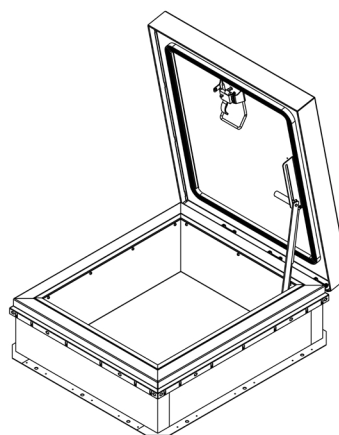

THEMALBLOCK™ SERIES ENERGY-EFFICIENT ROOF HATCH

Thermally broken roof hatches provide a solution to reducing building energy costs with an R value of 20

ThermalBlock Series Roof Hatch Benefits:

- The durable construction and finish are designed to withstand heat, cold and UV exposure.
- 3" of polyisocyanurate insulation in both the curb and cover give the roof hatch a thermal resistance of R-20.
- A continuous seal around the cover maintains an air barrier between interior and exterior.
- Counterbalanced lid and easy-to-operate handle allow one-handed operation.

Two continuous gaskets with low thermal conductivity create a thermal block between the outside and the inside.

When the weather outside is colder, this combination of insulation and gasketing moderates the temperature on the inside of the roof hatch reducing condensation and icing. The roof hatch can also reduce the amount of heat transferred from a warmer exterior, keeping air conditioning costs lower.

PRODUCT SPECIFICATIONS:

- **Material:** 11 gauge aluminum.
- **Standard Finish:** Mill.
- **Curb:** Thermally broken single wall curb and counterflashing with tabs.
- **Cover:** Stiffened to support a live load of 40psf.
- **Gasket:** Extruded EPDM adhesive backed acoustic gasket seal, continuous around curb and cover to assure a continuous seal.
- **Insulation:** 3" polyisocyanurate in curb and cover with thermal resistance R-20
- **Sizes:** Minimum 26" x 24", Maximum: 48" x 48" or 30" x 96"