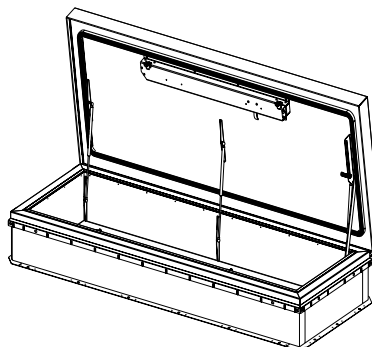

See Our Website and Submittal for
Product Details and Order Information

ACTIVAR
CONSTRUCTION PRODUCTS GROUP INC.