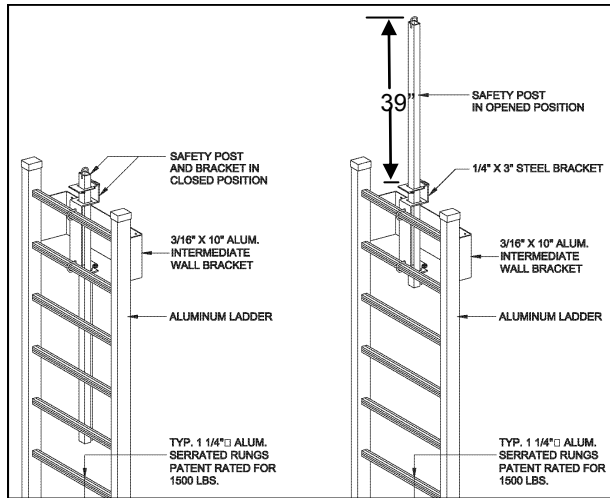

SUBMITTAL: LP- 4 SAFETY POST FOR LADDERS

The LP- 4 Safety Post provides a convenient and safe method of climbing off and onto fixed access ladders.

Easy to Install: The LP- 4 Safety Post comes pre-assembled and attaches directly to the top two rungs square or round) with two U-shaped bolts.

Easy to Use: When at the top of the ladder extend the safety post. The spring coil allows user to lift with just one hand. Step on or off the ladder in a safe standing position while holding onto the post. A latch maintains the post at variable heights and is easily released for retracting the pole.

Safety features: Include a square post for a no slip grip and a ring at top for a harness. We recommend a [Saf-T-Hatch](#) rail system in addition to the Safety Post for greater safety.

Weight: 25 lbs.

Finish: Powder-Coat Paint - Safety Yellow. (See LP-5 for Galvanized finish.)

Distributed by www.Ameraproducts.com Phone: (800) 608-6568 Fax: (409) 840-5545 info@ameraproducts.com	Distributor:	Quantity:
	Contractor:	Approved By:
	Model #:	Architect:
	Project:	Date: