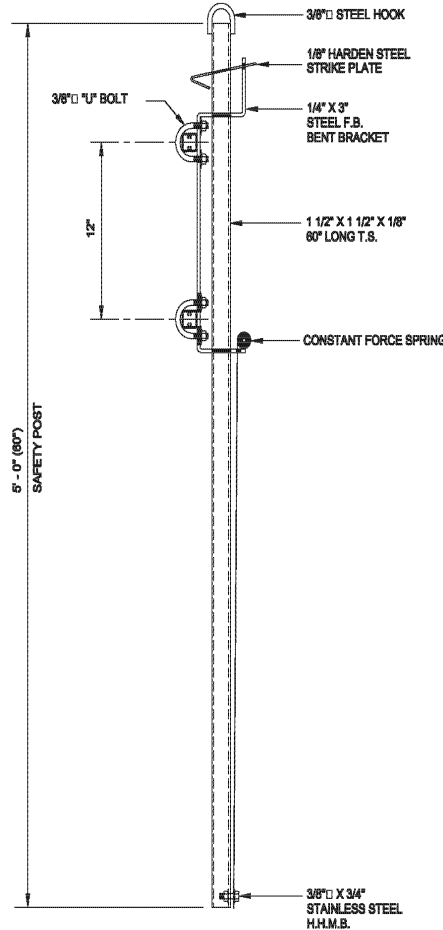

SUBMITTAL: LP- 4 SAFETY POST FOR LADDERS

The LP- 4 Safety Post provides a convenient and safe method of climbing off and onto fixed access ladders.

Easy to Install: The LP- 4 Safety Post comes pre-assembled and attaches directly to the top two rungs square or round) with two U-shaped bolts.

Easy to Use: When at the top of the ladder extend the safety post. The spring coil allows user to lift with just one hand. Step on or off the ladder in a safe standing position while holding onto the post. A latch maintains the post at variable heights and is easily released for retracting the pole.

Safety features: Include a square post for a no slip grip and a ring at top for a harness. We recommend a [Saf-T-Hatch](#) rail system in addition to the Safety Post for greater safety.

Weight: 25 lbs.

Finish: Powder-Coat Paint - Safety Yellow. (See LP-5 for Galvanized finish.)

Distributed by www.Ameraproducts.com Phone: (800) 608-6568 Fax: (409) 840-5545 info@ameraproducts.com	Distributor:	Quantity:
	Contractor:	Approved By:
	Model #:	Architect:
	Project:	Date: