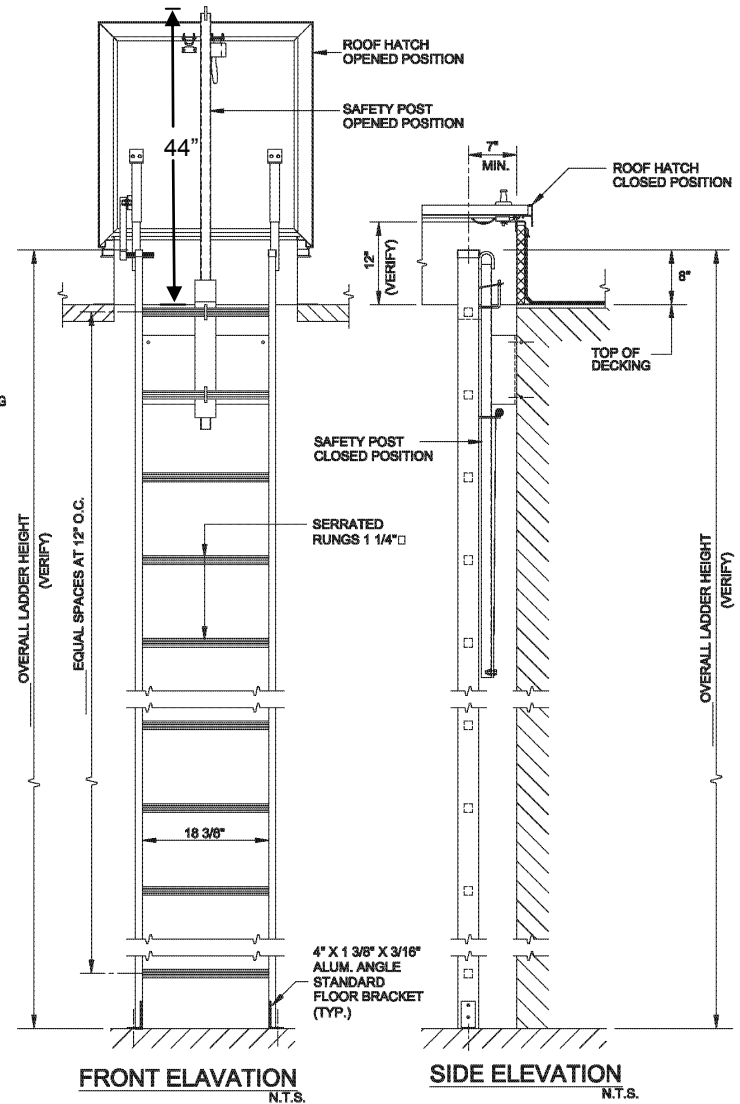

SUBMITTAL: LP- 4 SAFETY POST FOR LADDERS

The LP- 4 Safety Post provides a convenient and safe method of climbing off and onto fixed access ladders.

Easy to Install: The LP- 4 Safety Post comes pre-assembled and attaches directly to the top two rungs square or round) with two U-shaped bolts.

Easy to Use: When at the top of the ladder extend the safety post. The spring coil allows user to lift with just one hand. Step on or off the ladder in a safe standing position while holding onto the post. A latch maintains the post at variable heights and is easily released for retracting the pole.

Safety features: Include a square post for a no slip grip and a ring at top for a harness. We recommend a [Saf-T-Hatch](#) rail system in addition to the Safety Post for greater safety.

Weight: 25 lbs.

Finish: Powder-Coat Paint - Safety Yellow. (See LP-5 for Galvanized finish.)

Distributed by www.Ameraproducts.com Phone: (800) 608-6568 Fax: (409) 840-5545 info@ameraproducts.com	Distributor:	Quantity:
	Contractor:	Approved By:
	Model #:	Architect:
	Project:	Date: