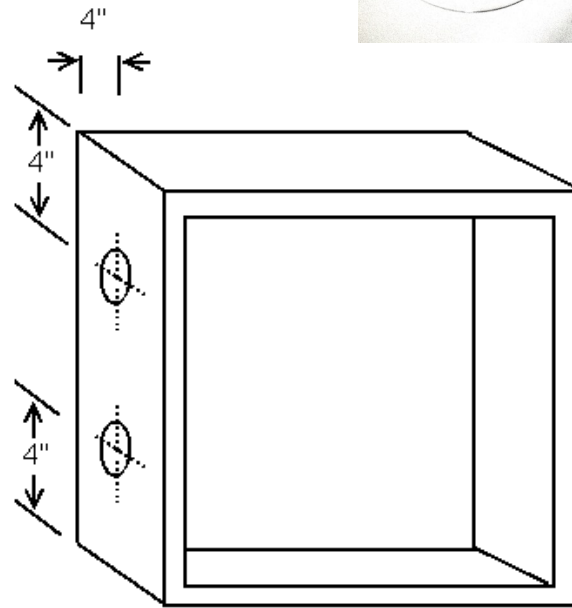

5800 SERIES