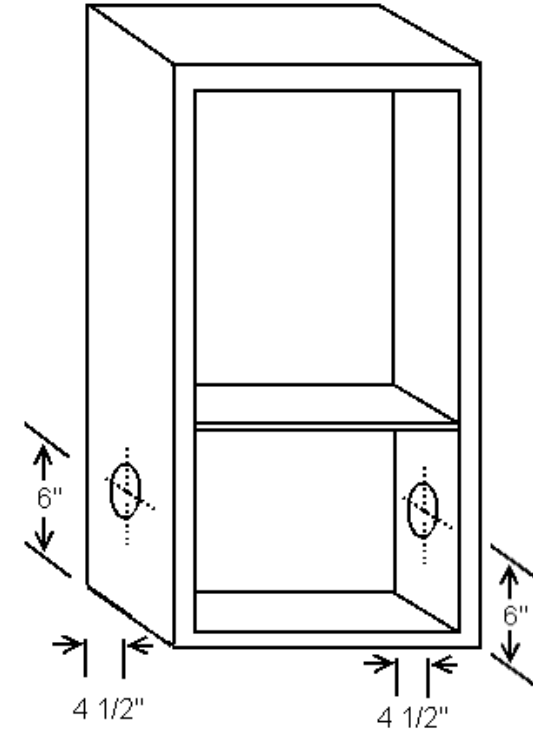

EMBASSY CABINETS—KNOCKOUT DETAIL

Knockouts: Models designed for use with Fire Department Valves & Hose Racks

- 5500: 2 KO's centered on tub, one on each side, or 9" from top, 4" from back.
- 5800: 2 KO's on left side only, 4" from top and 4" from bottom, 4" from back.
- 5900: 2 KO's, on each side, 6" from bottom, 4-1/4" from back.

Knockouts Provided—2.0" and 3.0"

Distributed by
www.AmeraProducts.com
 Phone: (800) 608-6568
 Fax: (409) 840-5545
info@ameraproducts.com

5500 SERIES

5800 SERIES

5900 SERIES

Not to Scale

<p>JL INDUSTRIES</p>	<p>ACTIVAR <small>INC.</small> <i>Construction Products Group</i></p>	<p>See Installation Instructions for Valve and Hose Cabinets for More Information</p>
----------------------	--	--