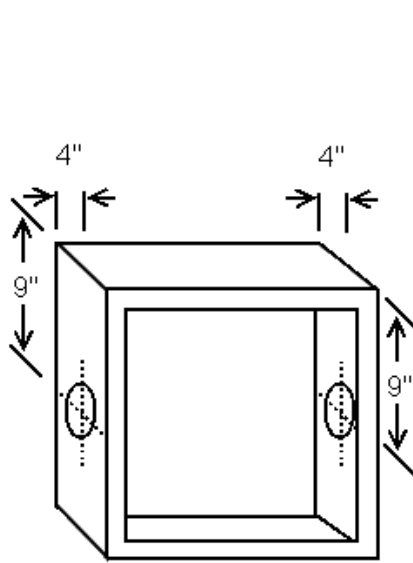

EMBASSY CABINETS—KNOCKOUT DETAIL

Knockouts: Models designed for use with Fire Department Valves & Hose Racks

- 5500: 2 KO's centered on tub, one on each side, or 9" from top, 4" from back.
- 5800: 2 KO's on left side only, 4" from top and 4" from bottom, 4" from back.
- 5900: 2 KO's, on each side, 6" from bottom, 4-1/4" from back.

Knockouts Provided—2.0" and 3.0"

Distributed by
www.AmeraProducts.com
 Phone: (800) 608-6568
 Fax: (409) 840-5545
info@ameraproducts.com

5500 SERIES

5800 SERIES

5900 SERIES

Not to Scale

<p>JL INDUSTRIES</p>	<p>ACTIVAR <small>INC.</small> <i>Construction Products Group</i></p>	<p>See Installation Instructions for Valve and Hose Cabinets for More Information</p>
----------------------	--	--