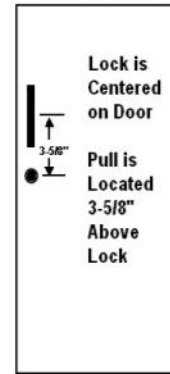

EMBASSY CABINET DOOR STYLES BY JL INDUSTRIES

V - Vertical duo panel

S21- Solid

W - Vertical duo panel w/pull & Saf-T-Lok®

L22 - Solid with pull & Saf-T-Lok®

E,G, L22, W,3 & B10
Door Styles w
SAF-T-LOK™

Note: If lock option is selected, lock is centered vertically on door, and the center of the handle will be 3-5/8" above the lock in most cases.