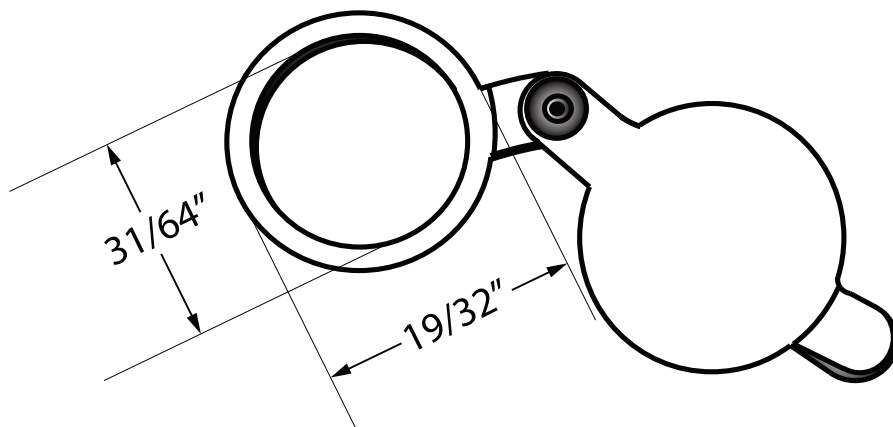

COV200

To be used with DV180, ULDV200 and ULDV201

COV160

To be used with DV90, DV91 and ULDV160

Distributed by
www.Ameraproducts.com
 Phone: (800) 608-6568
 Fax: (409) 840-5545
info@ameraproducts.com

ITEM NO.:		DESCRIPTION:		SCALE:	
COV160 & COV200		Door Viewer Cover		NOT TO SCALE	
ANSI:	UNIT:	VERSION:	BY:		
	inches	Ver. 2.0, Rev. 04/14	adg		