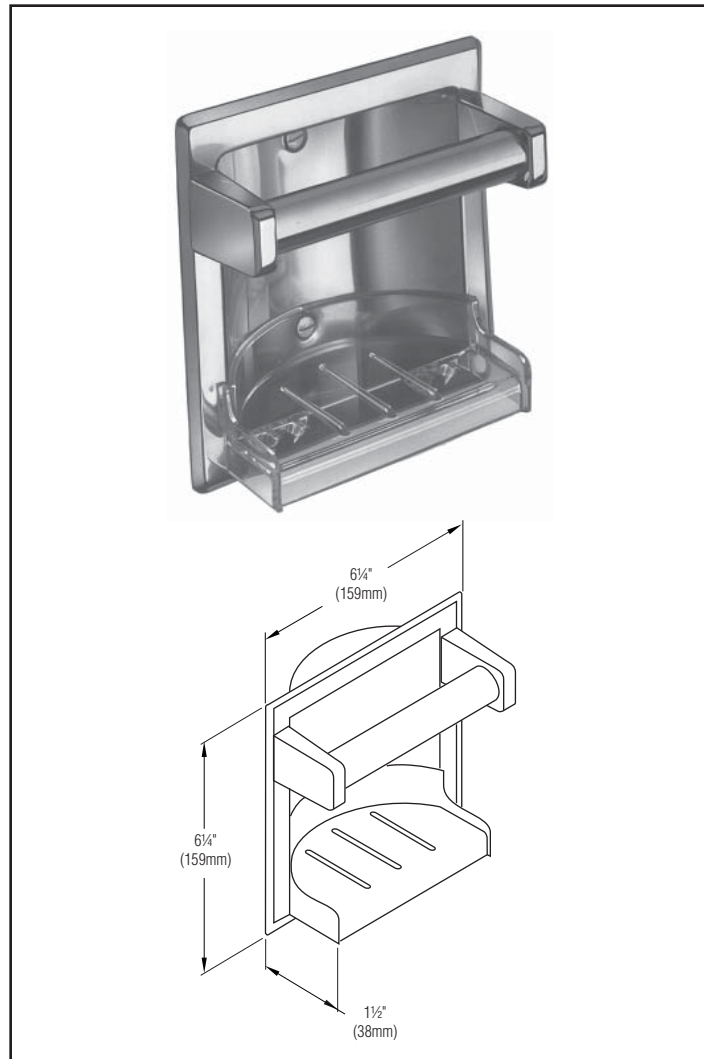

- ☒ Recess-Mounted
- ☒ Stainless Steel
- ☒ Model 9362 – Bright Polish (Model 9352 comes without Towel Bar)
- ☒ Model 9363 – Satin Stainless Steel (Model 9353 comes without Towel Bar)

Product Materials

HOUSING: stainless steel.

PROJECTING PARTS: chrome-plated die cast zinc alloy.

SOAP TRAY: heavy clear plastic.

Operation

Soap tray is removable for cleaning.

Installation

Verify all rough-in dimensions prior to installation. Requires rough wall opening 5¼"W x 5¼"H x 2"D. Secure to framing with screws (included) at holes provided.

Optional Features

Feature	Suffix
☐ Back clamp for gypsum wallboard mounting	-55

Guide Specification

Recessed soap dish shall be stainless steel with removable soap tray.

Overall dimensions: 6¼"W x 6¼"H x 2"D.

⚠ WARNING: Towel bar is not to be used as a grab bar.

Washroom Accessories
Document No. 8945

This information is subject to change without formal notice.

Always consult local and national codes for proper installation guidelines. Conformity and compliance to local and national codes is the responsibility of the installer.

11-10-2009

Distributed by
www.Ameraproducts.com
Phone: (800) 608-6568
Fax: (409) 840-5545
info@ameraproducts.com