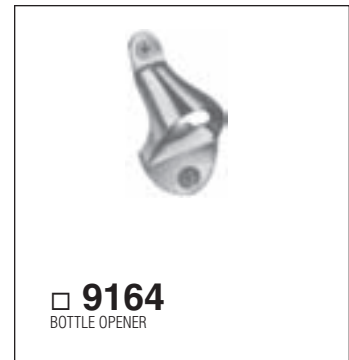

**Washroom Accessories
Document No. 8905**

Orders composed of products indicated as **Bradex®** will be available to ship in three days after receipt of order at the factory. There is no pricing penalty for this service from Bradley. Always consult local and national codes for proper installation guidelines. Conformity and compliance to local and national codes is the responsibility of the installer.