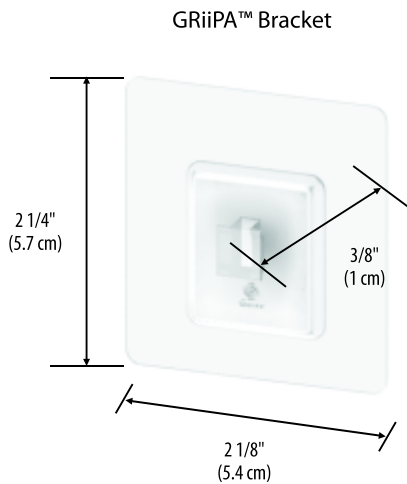

SHATTER PROOF & FOG FREE

Contemporary stainless steel design is perfect for use in any bathroom. Mounts to glass, mirror and high-gloss tile with the amazing GRiiPA™ bracket. Made of transparent vinyl it's hardly noticeable. No tools or adhesives required. Simply press the GRiiPA™ bracket to the surface for a strong, secure bond and attach your Hook and Shower Mirror. The generous size of this fog-free, shatter-proof mirror makes shaving simple and trouble-free. The stylish stainless steel hook is designed to store a razor.

- Stainless steel contemporary styling
- Fog-free, shatter-proof acrylic mirror
- Hook with integrated razor holder
- Use the GRiiPA™ bracket for installation onto high gloss surfaces like glass, mirror or tile
- Re-positionable with no surface damage
- Supports up to 10 lbs (4.5kg)

Model #13702 - Shower Mirror

GRiiPA™ Bracket

Distributed by
www.AmeraProducts.com
Phone: (800) 608-6568
Fax: (409) 840-5545
info@ameraproducts.com

SPECIFICATIONS

Part Number	13702	Package Weight	0.6 lbs (0.27 kg)
Description	Shower Mirror	Master Carton Qty	12
Finish	Polished Stainless Steel	Master Carton Dim.	29.5"w x 11.4"d x 14.2"h 75 cm(w) x 29 cm(d) x 36 cm(h)
UPC Code	7-73315-13702-9	Master Carton Weight	13.2 lbs (6 kg)
Product Dimension	6"w x 2"d x 9 3/4"h 15.24 cm(w) x 5.08 cm(d) x 24.8 cm(h)	Master Carton Cube	2.76 cu ft (0.078 cu m)
Package Dimension	9 3/8"w x 2"d x 12 1/4"h 23.8 cm(w) x 5.1 cm(d) x 31.2 cm(h)	HSTC# Canada	7323.93.90