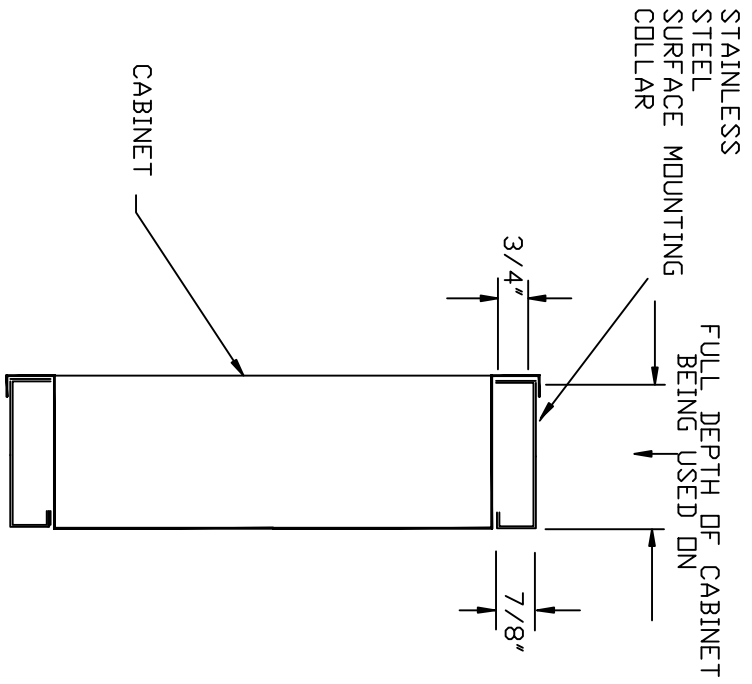

ISOMETRIC OF COLLAR

COLLAR SLIDES OVER REAR OF CABINET BEHIND THE 1/4" (6mm) RETURN ON TRIM

CABINET AND COLLAR ASSEMBLY ARE THEN MOUNTED TO WALL

Distributed by
www.Ameraproducts.com
 Phone: (800) 608-6568
 Fax: (409) 840-5545
info@ameraproducts.com