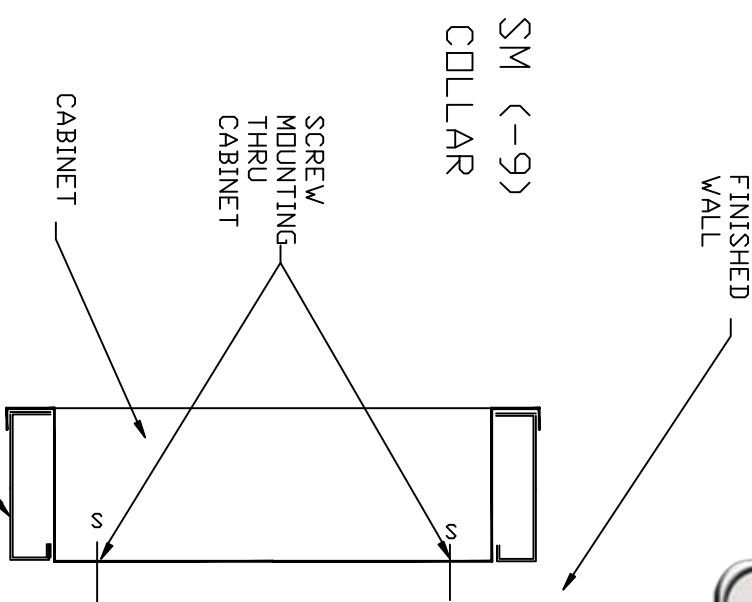

ISOMETRIC OF COLLAR

COLLAR SLIDES OVER REAR OF CABINET BEHIND THE 1/4" (6mm) RETURN ON TRIM

CABINET AND COLLAR ASSEMBLY ARE THEN MOUNTED TO WALL

Distributed by
www.Ameraproducts.com
 Phone: (800) 608-6568
 Fax: (409) 840-5545
info@ameraproducts.com