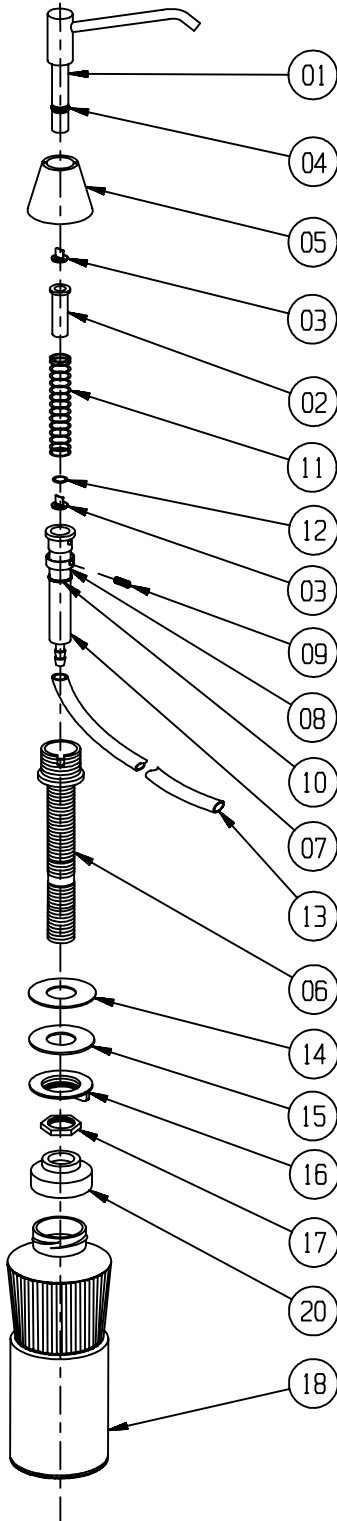

Distributed by  
 www.Ameraproducts.com  
 Phone: (800) 608-6568  
 Fax: (409) 840-5545  
 info@ameraproducts.com

**0332-PL**

**Lavatory / Countertop Mounted Liquid Soap Dispenser Repair Kits**

ITEM No.	PART DESCRIPTION
0332-01A	PISTON & SPOUT ASSEMBLY (4"-102mm)
0332-01B	PISTON & SPOUT ASSEMBLY (6"-152mm)
0332-02	PLASTIC SPACER
0332-03	DUCK - BILL CHECK VALVE
0332-04	PISTON ' O ' - RING SEAL
0332-05	CHROME PLATED BRASS ESCUTCHEON
0332-06	PLASTIC THREADED SHANK
0332-07	CLEAR PLASTIC CYLINDER
0332-08	STAINLESS STEEL COLLAR
0332-09	STAINLESS STEEL SCREW
0332-10	' O ' - RING SEAL
0332-11	MAIN SPRING
0332-12	STAINLESS STEEL WASHER (S)
0332-13	SUPPLY TUBE
0332-14	RUBBER WASHER
0332-15	STAINLESS STEEL WASHER (L)
0332-16	PLASTIC WING NUT
0332-17	PLASTIC HEX LOCK NUT
0332-18	PLASTIC BOTTLE ( 34 OUNCE - 1 liter )
0332-19	SPANNER WRENCH
0332-20	PLASTIC THREADED BOTTLE CAP (adapter)
0332-21	PLASTIC BOTTLE ( 20 OUNCE - 592 ml )

**REPAIR KITS AVAILABLE**

Note: Items in kits (shaded items) NOT available separately

ITEM No.	KIT DESCRIPTION
0332-22	Complete Valve Assembly, 4"(102mm) Spout, includes items 1,2,3,4,5,7,8,9,10,11,12,13.
0332-23	Complete Valve Assembly, 6"(152mm) Spout, includes items 1,2,3,4,5,7,8,9,10,11,12,13.
0332-24	Basin Shank Housing Assembly includes items 6,14,15,16,17.
0332-25	Piston & Spout Assembly 4"(102mm) Spout, includes items 1,4.
0332-26	Piston & Spout Assembly 6"(152mm) Spout, includes items 1,4.