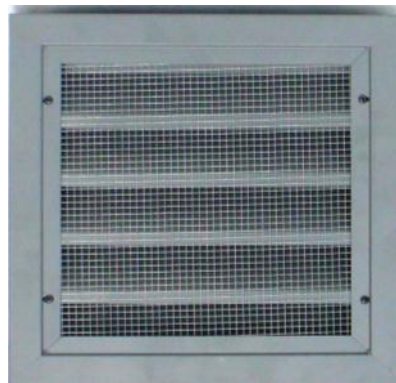

BIRD SCREEN:

AVAILABLE AS AN OPTION ON ALL MODELS EXCEPT 1000 & 1100

SCREEN WILL BE INSTALLED ON INTERIOR OF THESE MODELS: 700A, 700TL, 1500A, 1500A-HRC

1/4" or 1/2" Bird Screen in Roll Formed Frame.

1/4" Mesh

1/2" Mesh

900FPL:

INCLUDES GALVANIZED 1/4" BIRD SCREEN IN GALVANIZED FRAME, STANDARD ON INTERIOR SIDE OF LOUVER. OPTIONAL: 18 X 14 GALVANIZED MESH INSECT SCREEN INSTALLED IN REMOVEABLE FRAME

FIBERGLASS SCREEN