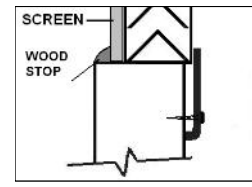

ADJUSTABLE LOUVERS:

- 1100 A, CORE & C
- 1900A
- 1900 ASG

Screen Size:

A,ASG, C - Order 1" >Opening Size
 CORE- Order 1/4" < Opening

"CORE" Style Mounting

"A" Style Mounting

"C" Style Mounting

18x14 mesh insect screen installed in roll-formed aluminum frame. Secured with screws, tape or customer-provided stops to the room side of the louver*.

Adjustable Louver Mounting

Framed Screen

18x14 mesh insect screen installed in roll-formed aluminum frame. Secured with screws or tape to the corridor side of the louver, so that adjusting lever is not interfered with.*