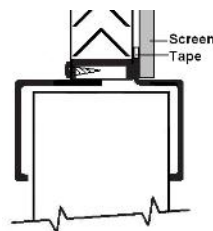

UNFRAMED SCREEN INSTALLED WITH RIVETS OR SCREWS :

- 700A
- 700TL
- 800R
- 1200A
- 1500A
- 1500A-HRC

Screen Size:

Order 1/4" < Opening Size
 (700A can be ordered with optional framed screen to fit inside louver)

Screen

18x14 mesh insect screen installed with rivets or screws. Secured with rivets or screws to the inside of the louver, between the 2 louvers.*

FRAMED SCREEN FOR A1 MOUNTING:

- 600A1
- 800A1
- 900A1
- 1300A1

Screen Size:

Order 3/8" < Opening Size

"A1" Style Mounting

18 x 14 mesh insect screen installed

18x14 mesh insect screen installed with double-sided tape to corridor side of louver. Screen is flush with surface of louver.

	<p>Distributed by www.Ameraproducts.com Phone: (800) 608-6568 Fax: (409) 840-5543 info@ameraproducts.com</p>	<p>SCREEN OPTIONS</p> <p>* Louver design and space allowance determine whether screws, rivets or tape are used for fastening.</p>
---	--	--