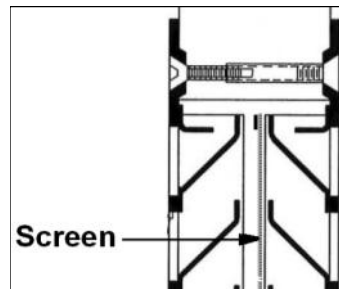

ADJUSTABLE LOUVERS:

- 1100 A, CORE & C
- 1900A
- 1900 ASG

Screen Size:

A,ASG, C - Order 1" >Opening Size
 CORE- Order 1/4" < Opening

"CORE" Style Mounting

"A" Style Mounting

"C" Style Mounting

18x14 mesh insect screen installed in roll-formed aluminum frame. Secured with screws, tape or customer-provided stops to the room side of the louver*.

Adjustable Louver Mounting

Framed Screen

18x14 mesh insect screen installed in roll-formed aluminum frame. Secured with screws or tape to the corridor side of the louver, so that adjusting lever is not interfered with.*

UNFRAMED SCREEN INSTALLED WITH RIVETS OR SCREWS :

- 700A
- 700TL
- 800R
- 1200A
- 1500A
- 1500A-HRC

Screen Size:

Order 1/4" < Opening Size
 (700A can be ordered with optional framed screen to fit inside louver)

Screen

18x14 mesh insect screen installed with rivets or screws. Secured with rivets or screws to the inside of the louver, between the 2 louvers.*

FRAMED SCREEN FOR A1 MOUNTING:

- 600A1
- 800A1
- 900A1
- 1300A1