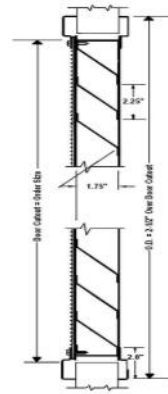

	<p>Distributed by www.Ameraproducts.com Phone: (800) 608-6568 Fax: (409) 840-5543 info@ameraproducts.com</p>	<p>SCREEN OPTIONS</p> <p>* Louver design and space allowance determine whether screws, rivets or tape are used for fastening.</p>
---	--	--

BIRD SCREEN:

AVAILABLE AS AN OPTION ON ALL MODELS EXCEPT 1000 & 1100

SCREEN WILL BE INSTALLED ON INTERIOR OF THESE MODELS: 700A, 700TL, 1500A, 1500A-HRC

1/4" or 1/2" Bird Screen in Roll Formed Frame.

1/4" Mesh

1/2" Mesh

900FPL:

INCLUDES GALVANIZED 1/4" BIRD SCREEN IN GALVANIZED FRAME, STANDARD ON INTERIOR SIDE OF LOUVER. OPTIONAL: 18 X 14 GALVANIZED MESH INSECT SCREEN INSTALLED IN REMOVEABLE FRAME

FIBERGLASS SCREEN