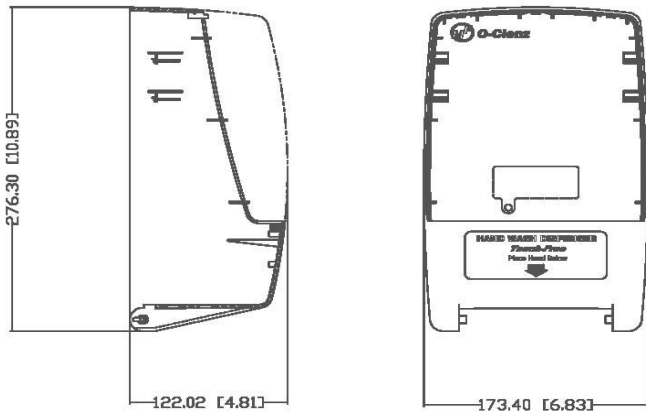

Simplicity Plus Soap Dispenser

Technical Specification Sheet

ISO 9000 Certified Manufacturer

Dimensions:

Depth: 4 3/4 inches

Length: 10 3/4 inches

Width: 6 3/4 inches

Mounting:

Adhesive pads for mounting on glass or painted walls.

Anchors included for hard wall mounting

Battery Life:

Up to two (2) years depending on usage

Power Options:

Model AT1076 4D-cell Batteries

Model AT1038 4D-cell Batteries or
AC 6VDC Transformer

Features:

Full Plastic Enclosure for easy cleaning

Reduced Soap Cost

Clear see through front cover

Multiple Dose Selector 1ml, 3ml, and 5ml

Ease of use for Children

1400 ml Pour and Fill Bottle (Refillable)