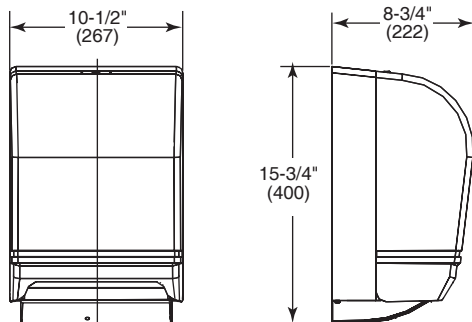

CONSTRUCTION:

- UNIT body fabricated of heavy gauge steel. Door fabricated of navy translucent high-impact plastic.

CAPACITY:

- Dispenses non-perforated roll towels up to 8" in diameter and 8" wide with core sizes from 1-1/2" - 2".

OPERATION:

Towels are dispensed automatically when hands are placed at a natural position below the dispenser. Standard sheet length is nominal 12". Operates with 4 "D" size alkaline batteries. Batteries are not included. Automatic transfer system with 2-3/4" diameter stub roll capacity. Low battery indicator. Sheet is fully protected until dispensed.

Overall dimensions: 10-1/2"W x 15-3/4"H x 8-3/4"D.

Surface Mounted Roll Paper Towel Dispenser shall be Bradley Model 2490.

Orders composed of products indicated as **Bradex™** will be available to ship in one week after receipt of order at the factory. There is no pricing penalty for this service from Bradley.