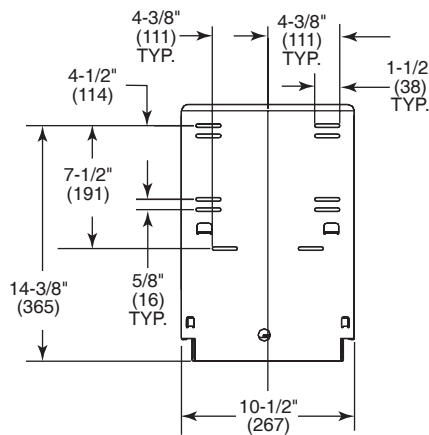

TOWEL DISPENSER

- Surface Mounted
- Sensor Operated
- Roll Towel **Bradex™**

Service Parts Available	
Part Number	Description
P15-390	Key
P15-391	Permanent Key Knob
P15-392	Replacement Mechanism
P15-393	AC Conversion Pack

CONSTRUCTION:

- UNIT body fabricated of heavy gauge steel. Door fabricated of navy translucent high-impact plastic.

CAPACITY:

- Dispenses non-perforated roll towels up to 8" in diameter and 8" wide with core sizes from 1-1/2" - 2".

OPERATION:

Towels are dispensed automatically when hands are placed at a natural position below the dispenser. Standard sheet length is nominal 12". Operates with 4 "D" size alkaline batteries. Batteries are not included. Automatic transfer system with 2-3/4" diameter stub roll capacity. Low battery indicator. Sheet is fully protected until dispensed.

Overall dimensions: 10-1/2"W x 15-3/4"H x 8-3/4"D.

Surface Mounted Roll Paper Towel Dispenser shall be Bradley Model 2490.

Orders composed of products indicated as **Bradex™** will be available to ship in one week after receipt of order at the factory. There is no pricing penalty for this service from Bradley.