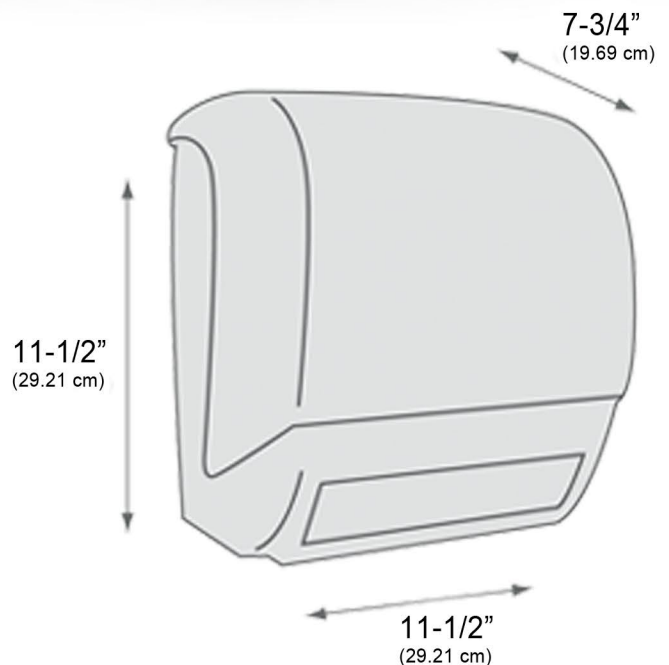

TD0234

Electronic Roll
Towel Dispenser

Compact. Low Cost. Durable. Hands Free.

- Smooth, easy towel delivery assures reliable dispensing
- Hands-free electronic operation
- Operates on 4 "D" size alkaline batteries
- Designed for maximum strength and durability
- Automatically dispenses 11" sheets
- Fits most universal rolls up to 8" wide and 6" in diameter, with a 1-1/2" core
- Stub roll tray included - tray helps reduce paper waste