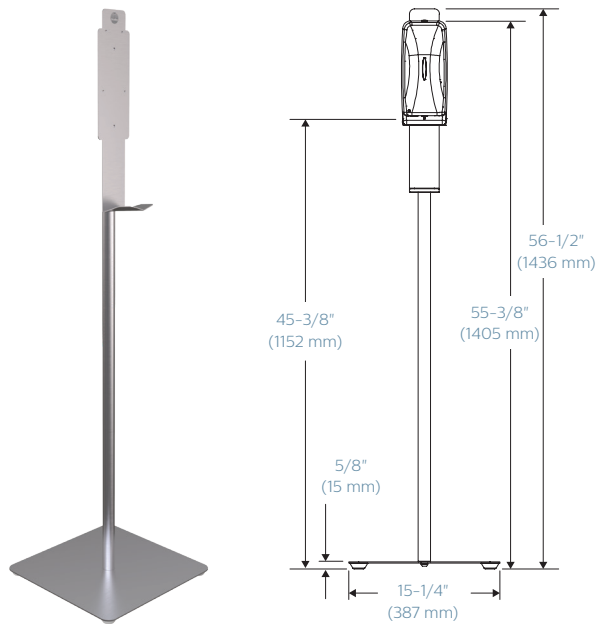

NEW

HAND SANITIZER DISPENSER STAND

Encourage hand hygiene anywhere in your facility with Bradley's freestanding hand sanitizer dispenser stand. Perfect for high traffic areas where a wall or counter is not present, the stand is strong and sturdy with a square base made of 11 gauge stainless steel, is easy to transport and features an integral drip tray to keep floors clean.

The mounting plate is designed to accommodate Bradley's touch-free 6A Series Diplomat liquid and foam hand sanitizer dispensers, which are vandal resistant and tested in high traffic settings for hundreds of thousands of cycles.

Fitness Centers and Rec Areas

Model 6A20-11 Hand Sanitizer Dispenser Stand with 6A00 Hand Sanitizer Dispenser

Commercial Washrooms. Brought to Life.

PRODUCT FEATURES

- Portable, free standing
- Drip tray keeps floors clean
- Weighted base made of 11 gauge stainless steel
- Square base with rounded corners for added safety
- Rubber feet on base prevent sliding and scratching
- Accommodates Bradley touchless 6A Series sanitizer dispensers
- Universal mounting plate compatible with dispensers by others. Custom assembly required in the field.
- Minimal assembly required
- ADA compliant