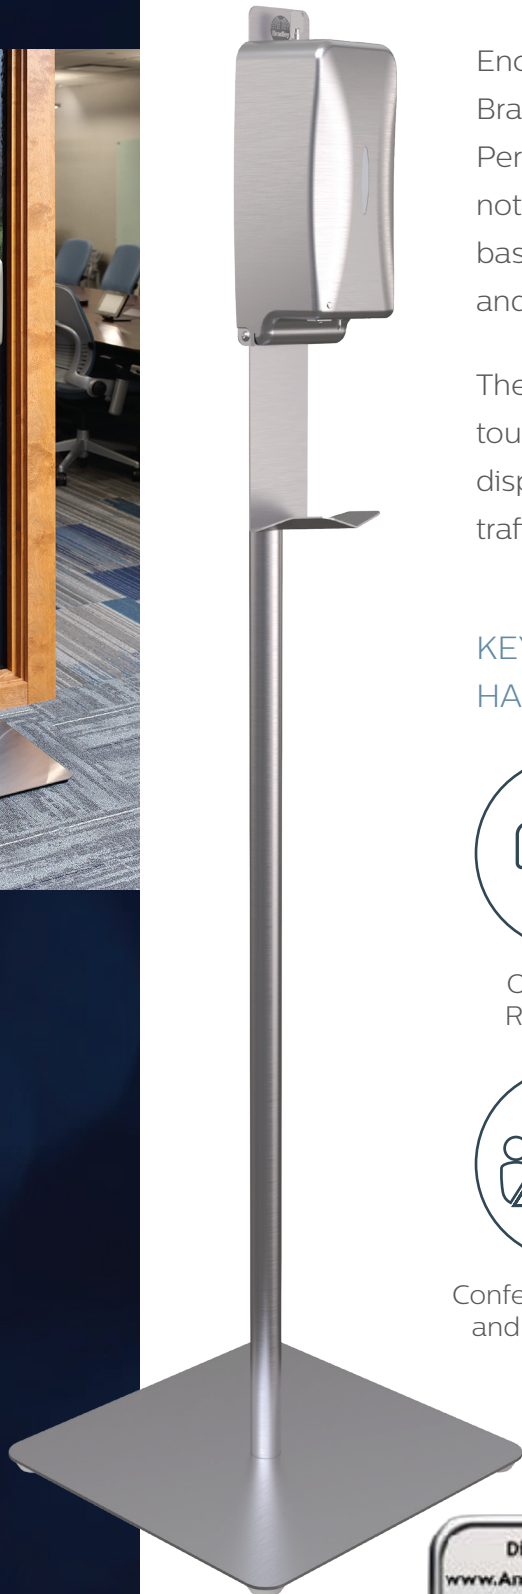

NEW

HAND SANITIZER DISPENSER STAND

Encourage hand hygiene anywhere in your facility with Bradley's freestanding hand sanitizer dispenser stand. Perfect for high traffic areas where a wall or counter is not present, the stand is strong and sturdy with a square base made of 11 gauge stainless steel, is easy to transport and features an integral drip tray to keep floors clean.

The mounting plate is designed to accommodate Bradley's touch-free 6A Series Diplomat liquid and foam hand sanitizer dispensers, which are vandal resistant and tested in high traffic settings for hundreds of thousands of cycles.

Fitness Centers and Rec Areas

Model 6A20-11 Hand Sanitizer Dispenser Stand with 6A00 Hand Sanitizer Dispenser

Commercial Washrooms. Brought to Life.

PRODUCT FEATURES

- Portable, free standing
- Drip tray keeps floors clean
- Weighted base made of 11 gauge stainless steel
- Square base with rounded corners for added safety
- Rubber feet on base prevent sliding and scratching
- Accommodates Bradley touchless 6A Series sanitizer dispensers
- Universal mounting plate compatible with dispensers by others. Custom assembly required in the field.
- Minimal assembly required
- ADA compliant