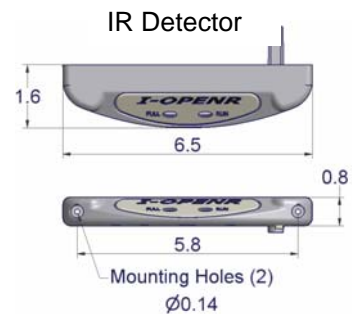

I-OpenR™

By KZCO Inc.

Sanitation thru Automationsm

I-OpenR is a hands-free automatic door opener that can be installed in a wide variety of waste receptacles. The I-OpenR allows for sanitary disposal of trash through an infrared, automated swinging door. The product includes an LED trash level smart sensor that changes from green to flashing red when the waste receptacle is nearing full.

Parts Included

Typical Installation

Mounting Dimensions

I-OpenR Specifications

Input: AC 120V, 60 Hz, 28 W
 Output: AC 15V, 1200 mA

Max weight of door: 5 lbs.
 Lift Cord Material: Nylon