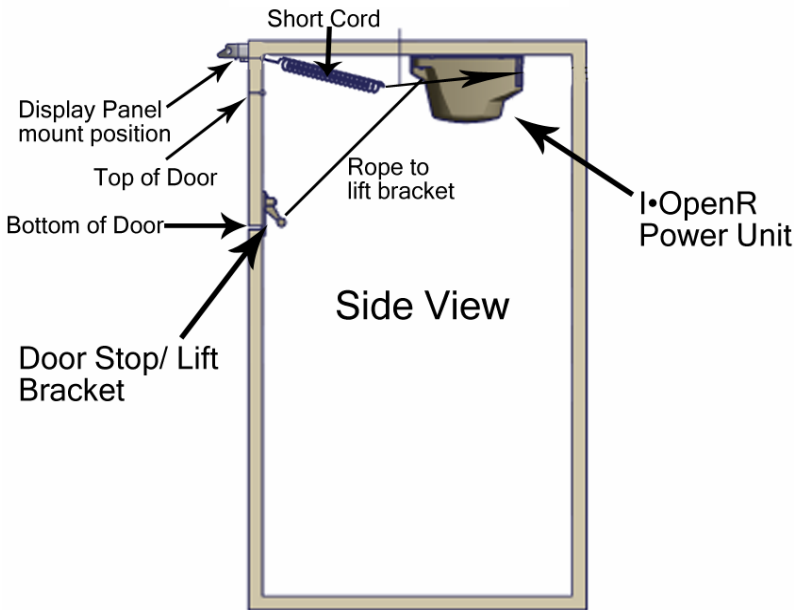

I-OpenR™

By KZCO Inc.

Sanitation thru Automationsm

I-OpenR is a hands-free automatic door opener that can be installed in a wide variety of waste receptacles. The I-OpenR allows for sanitary disposal of trash through an infrared, automated swinging door. The product includes an LED trash level smart sensor that changes from green to flashing red when the waste receptacle is nearing full.

Parts Included

Typical Installation

Mounting Dimensions

I-OpenR Specifications

Input: AC 120V, 60 Hz, 28 W
 Output: AC 15V, 1200 mA

Max weight of door: 5 lbs.
 Lift Cord Material: Nylon