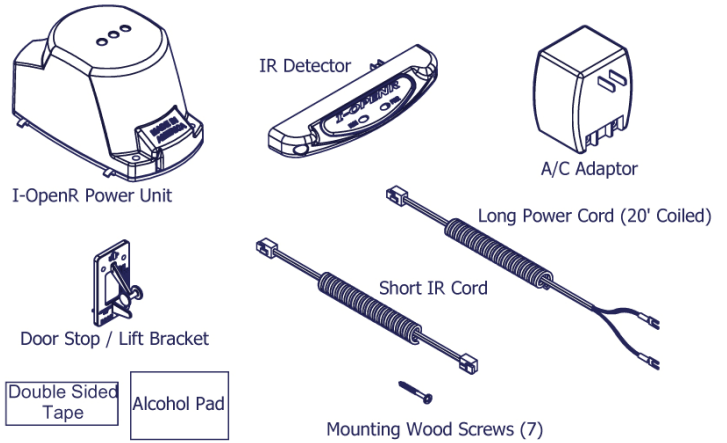

I-OpenR™

By KZCO Inc.

Sanitation thru Automationsm

I-OpenR is a hands-free automatic door opener that can be installed in a wide variety of waste receptacles. The I-OpenR allows for sanitary disposal of trash through an infrared, automated swinging door. The product includes an LED trash level smart sensor that changes from green to flashing red when the waste receptacle is nearing full.

Parts Included

Typical Installation

Mounting Dimensions

I-OpenR Specifications

Input: AC 120V, 60 Hz, 28 W
 Output: AC 15V, 1200 mA

Max weight of door: 5 lbs.
 Lift Cord Material: Nylon