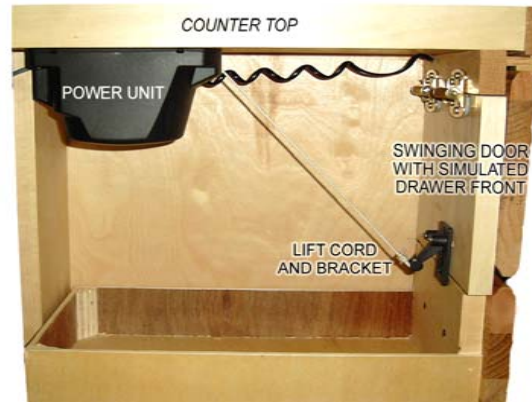

The infra-red **I-OpenR** "lends a hand" for a hands free, sanitary disposal

The **I-OpenR** permits the hands-free, automated use of virtually any swinging door trash bin commonly seen in fast food restaurants, convenience stores, restrooms, food courts and doctor's offices. It also can be used in your home kitchen or bath cabinetry.

Each **I-OpenR** has a trash-level sensor with an LED display that changes from solid green to flashing red when the trash bin is near full.

Installation is quick and hassle-free, requiring just an electric screwdriver and a few common tools. **I-OpenR** operates with a standard wall-plug A/C adapter. The compact six-inch motor permits easy application in a wide variety of self-closing cabinet doors.

## FEATURES AND BENEFITS

- **SANITARY DISPOSAL** - DEMONSTRATES YOUR CONCERN FOR A CLEANER FACILITY
- **INFRA-RED HANDS FREE** - LENDS A HAND TO A SOMETIMES AWKWARD OPERATION
- **BIN LEVEL SENSOR** - FLASHING RED LED IS EASILY SEEN FROM A DISTANCE; ENCOURAGES TIMELY EMPTYING— REDUCES CUSTOMER FRUSTRATIONS DUE TO A FULL CONTAINER
- **REDUCES SPILLAGE ACCIDENTS** - PROVIDES EASY TRASH DISPOSAL FOR YOUR CUSTOMERS AND MINIMIZES CLEANUPS BY YOUR EMPLOYEES, \$AVING VALUABLE TIME
- **QUICK & EASY INSTALLATION** - YOUR HANDYMAN CAN DO THE JOB!