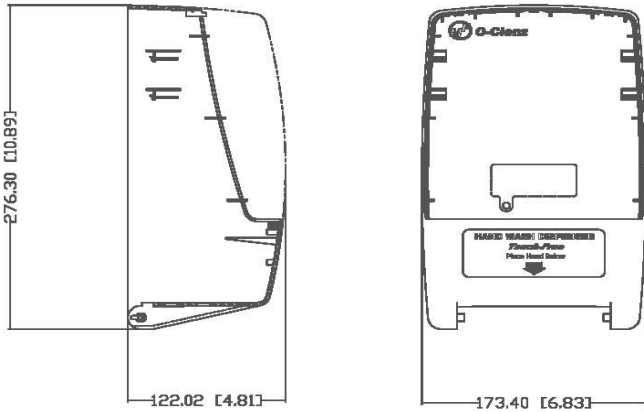

SUITABLE FOR USE IN:

- Airports
- Restaurants
- Office Buildings
- Universities
- Health Care
- Hospitals
- Health Clubs
- Food Plants

Dimensions:

Depth: 4 3/4 inches

Length: 10 3/4 inches

Width: 6 3/4 inches

Mounting:

Adhesive pads for mounting on glass or painted walls.

Anchors included for hard wall mounting

Battery Life:

Up to two (2) years depending on usage

Power Options:

Model AT1076 4D-cell Batteries

Model AT1038 4D-cell Batteries or
AC 6VDC Transformer

Features:

Full Plastic Enclosure for easy cleaning

Reduced Soap Cost

Clear see through front cover

Multiple Dose Selector 1ml, 3ml, and 5ml

Ease of use for Children

1400 ml Pour and Fill Bottle (Refillable)