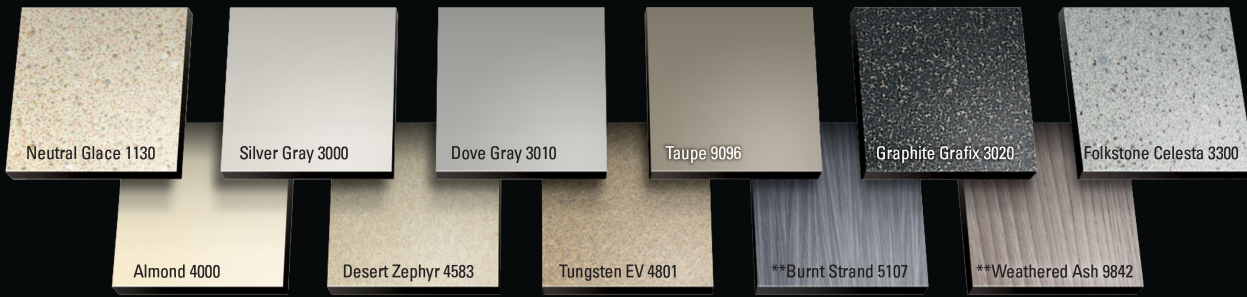

## BLACK CORE PHENOLIC COLOR SELECTION

**\*Directional Pattern—Pattern on panels over 60" wide will run perpendicular to pattern on doors and plasters. Patterns shown cropped from full size sheet, contact us for additional references.**

**Consult color card for more definitive color matching.**

**Due to variances among color monitors the colors that appear on your screen may not be exact. If color is important you must request samples prior to ordering. Colors are subject to change without notice.**